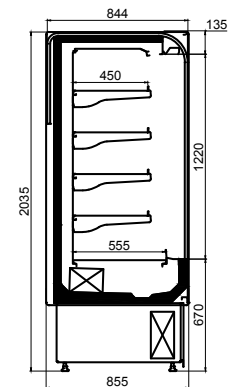

Asino

İçten Motorlu Panjurlu Duvar Reyonu Plug-In Multideck With Shutter System

TR

- Dıştan motorlu reyonlardaki gibi üstün tasarım
- Elektronik termostat
- Kilitli kapak sistemi
- Standart buharlaştırma kabı ile kondenser ünitesi
- Çıkarılabilir kondenser ünitesi / kolay bakım
- Kaynaklı genişleme valfi
- M modeli için 4 x 380 mm raf ve etiketlik
- L modeli için 4 x 450 mm raf ve etiketlik
- Üstte tek sıra T8 LED aydınlatma
- ABS kaliteli iç yan kapak kaplaması
- Evaporator ve kondenserde Q motor
- İç&dış RAL Renkleri veya iç&dış parlak paslanmaz çelik seçeneği
- 3M2 standartında çalışma sıcaklığı

EN

- Superior design as remote multidecks
- Electronic Thermostat
- Shutter system with locker
- Built in condensing unit with condensate water evaporator coming standard
- Pull out condensate tray / easy maintenance
- Thermostatic expansion valve welded
- 4 x 380 mm of shelves with ticket holders for M model
- 4 x 450 mm of shelves with ticket holders for L model
- Single T8 LED canopy lightning
- Sidewalls with internal abs finishing
- Q motors in the evaporator&condenser
- RAL Painted Internal&External or Polished SS Internal&External option
- 3M2 temperature performance

ASINO			
TEKNİK BİLGİLER / TECHNICAL SPECIFICATIONS			
DERİNLİK / DEPTH	mm	M/780	M/870
ÇALIŞMA SICAKLIĞI / OPERATING TEMPERATURE	°C	M2 (-1 / +7 °C)	
UZUNLUK / LENGTH / YAN KAPAK HARIÇ / WITHOUT SIDE WALL	mm	937,5	937,5
		1250	1250
YAN KAPAKLAR / SIDE WALL	mm	30 + 30	N/A

ASINO L