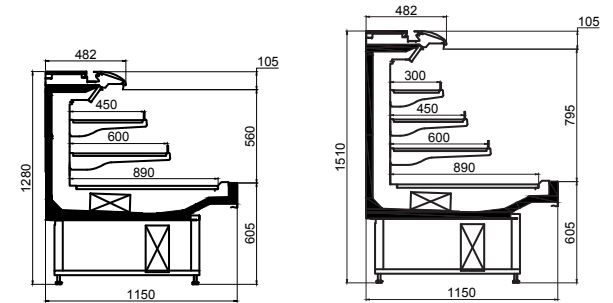

PATARA 15

PATARA PLUG-IN

TEKNİK BİLGİLER / TECHNICAL SPECIFICATIONS

DERİNLİK / DEPTH	mm	1150/1050
ÇALIŞMA SICAKLIĞI / OPERATING TEMPERATURE	°C	M1 (-1/+5 °C)
UZUNLUK / LENGTH	mm	1250
		1875
		2500
		3125
3750		
YAN KAPAKLAR / SIDE WALL	mm	40 + 40

PATARA 13